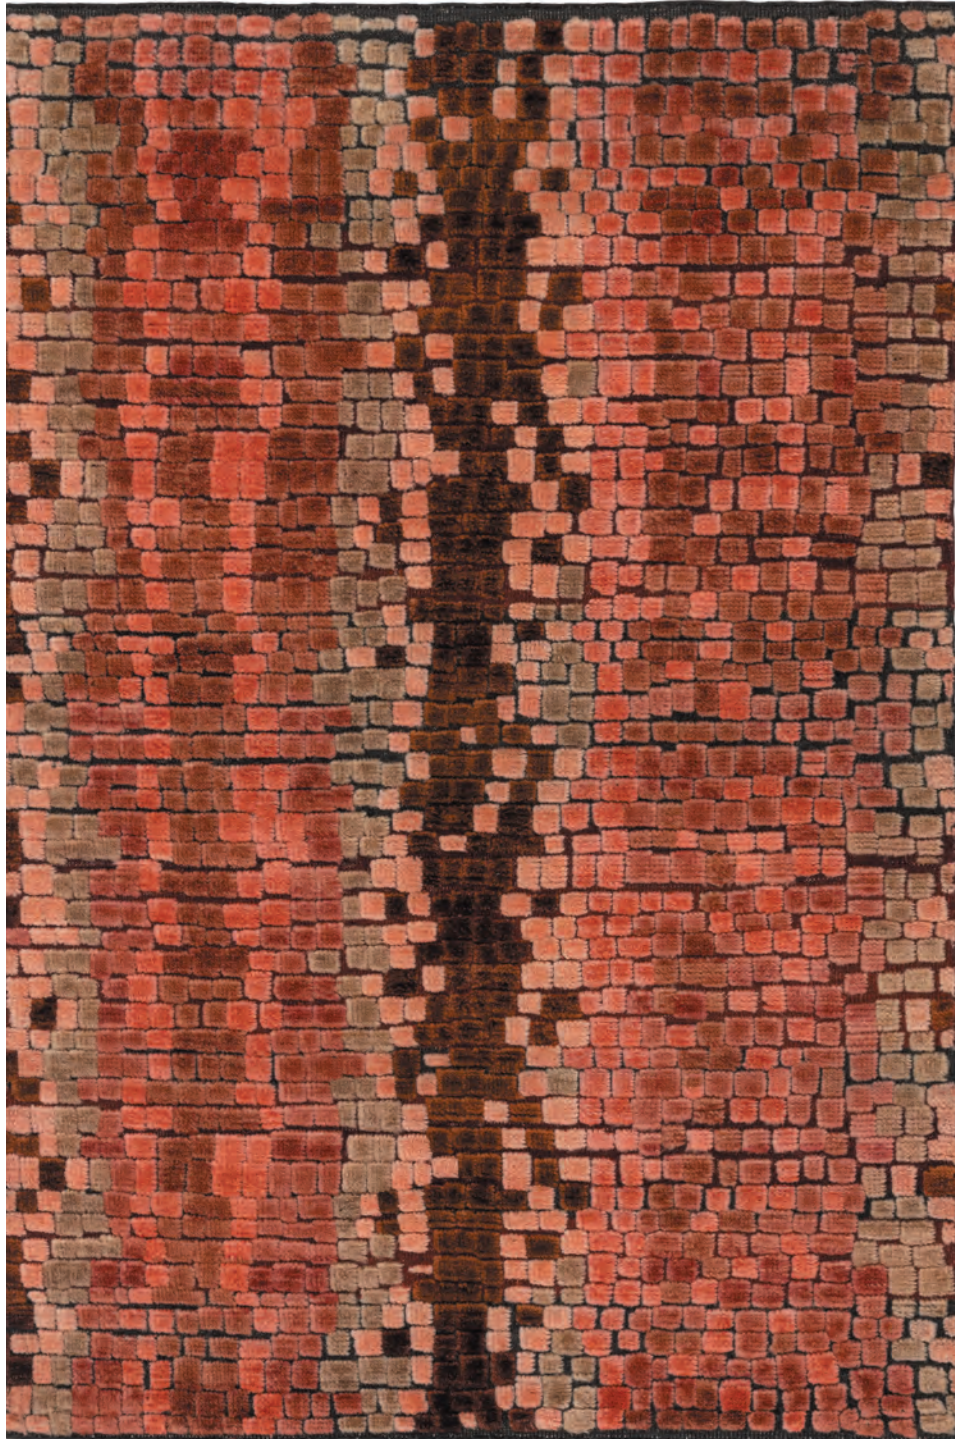

TESSERAE
LAVA

MOSAICS / SHOWROOM EXCLUSIVE
100% Wool

INDIA

AIJ.LAVA
IPER44HL

Rug pictured is a 4 x 6

Due to the nature of our handmade products and printed materials, the finished standard size and color of each rug may vary slightly.
Rug pictured is a 4 x 6.