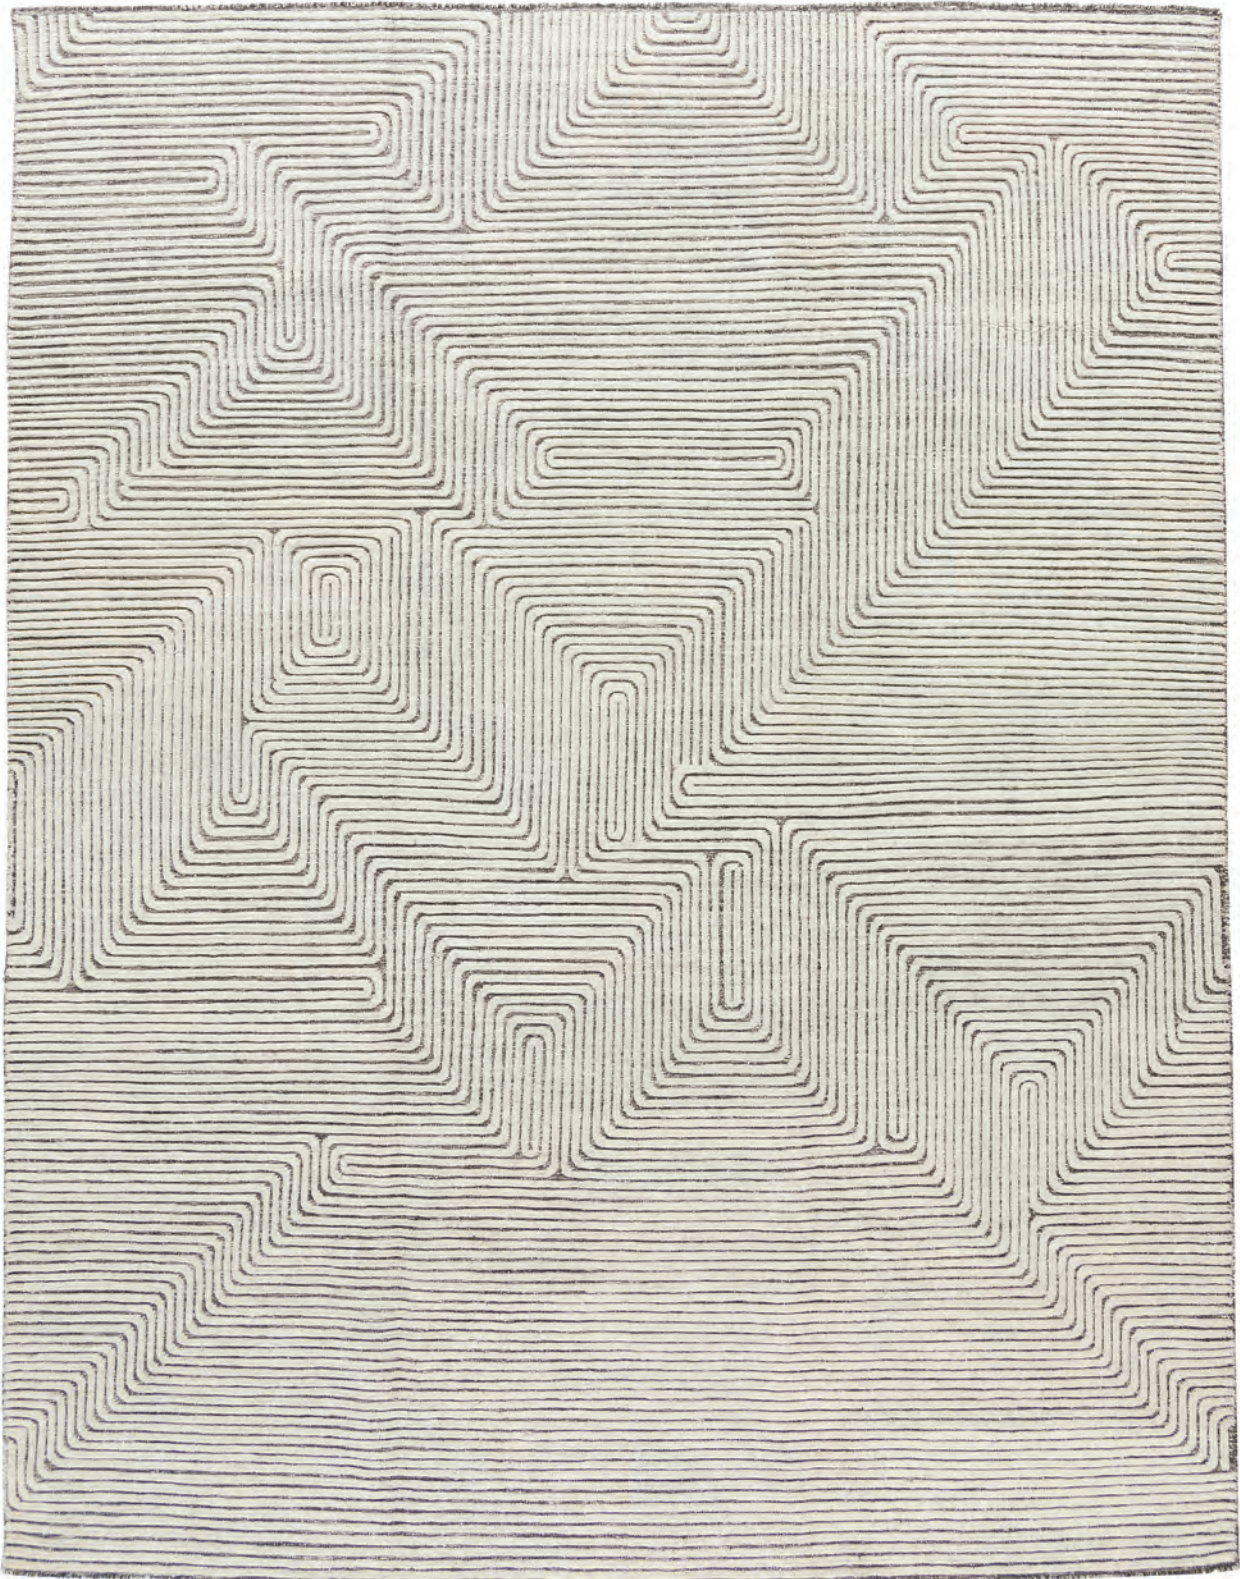

PLATEAU III
IVORY CHARCOAL

TRANSITIONAL
Wool and Bamboo Silk

INDIA

ADN.IVCHAR
IPER44HL

Due to the nature of our handmade products and printed materials, the finished standard size and color of each rug may vary slightly.
Rug pictured is an 8 x 10.